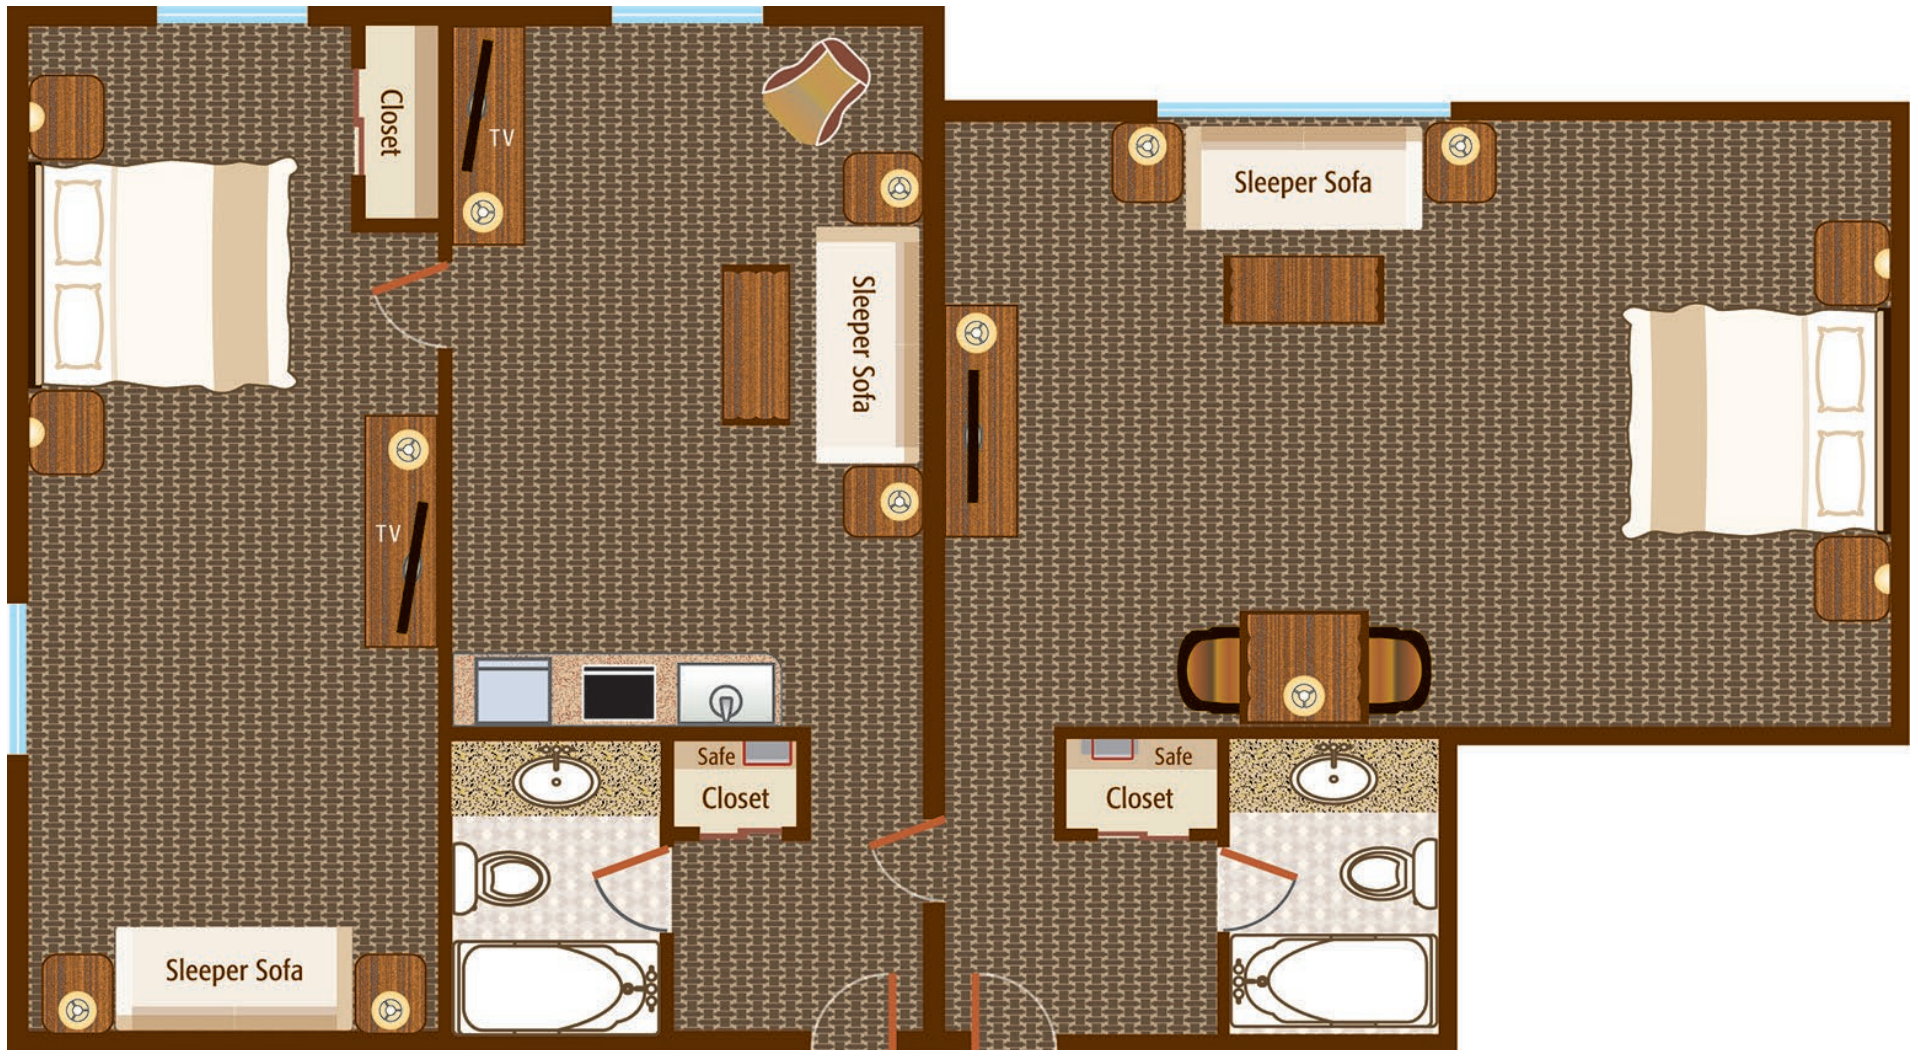

Two Bedroom, Two Bathroom Suite

(2 Kings, 3 Sleeper Sofas)
1,050 Square Foot Suite

Please note: This floor plan is a fair representation of the room type. Actual rooms may vary slightly.