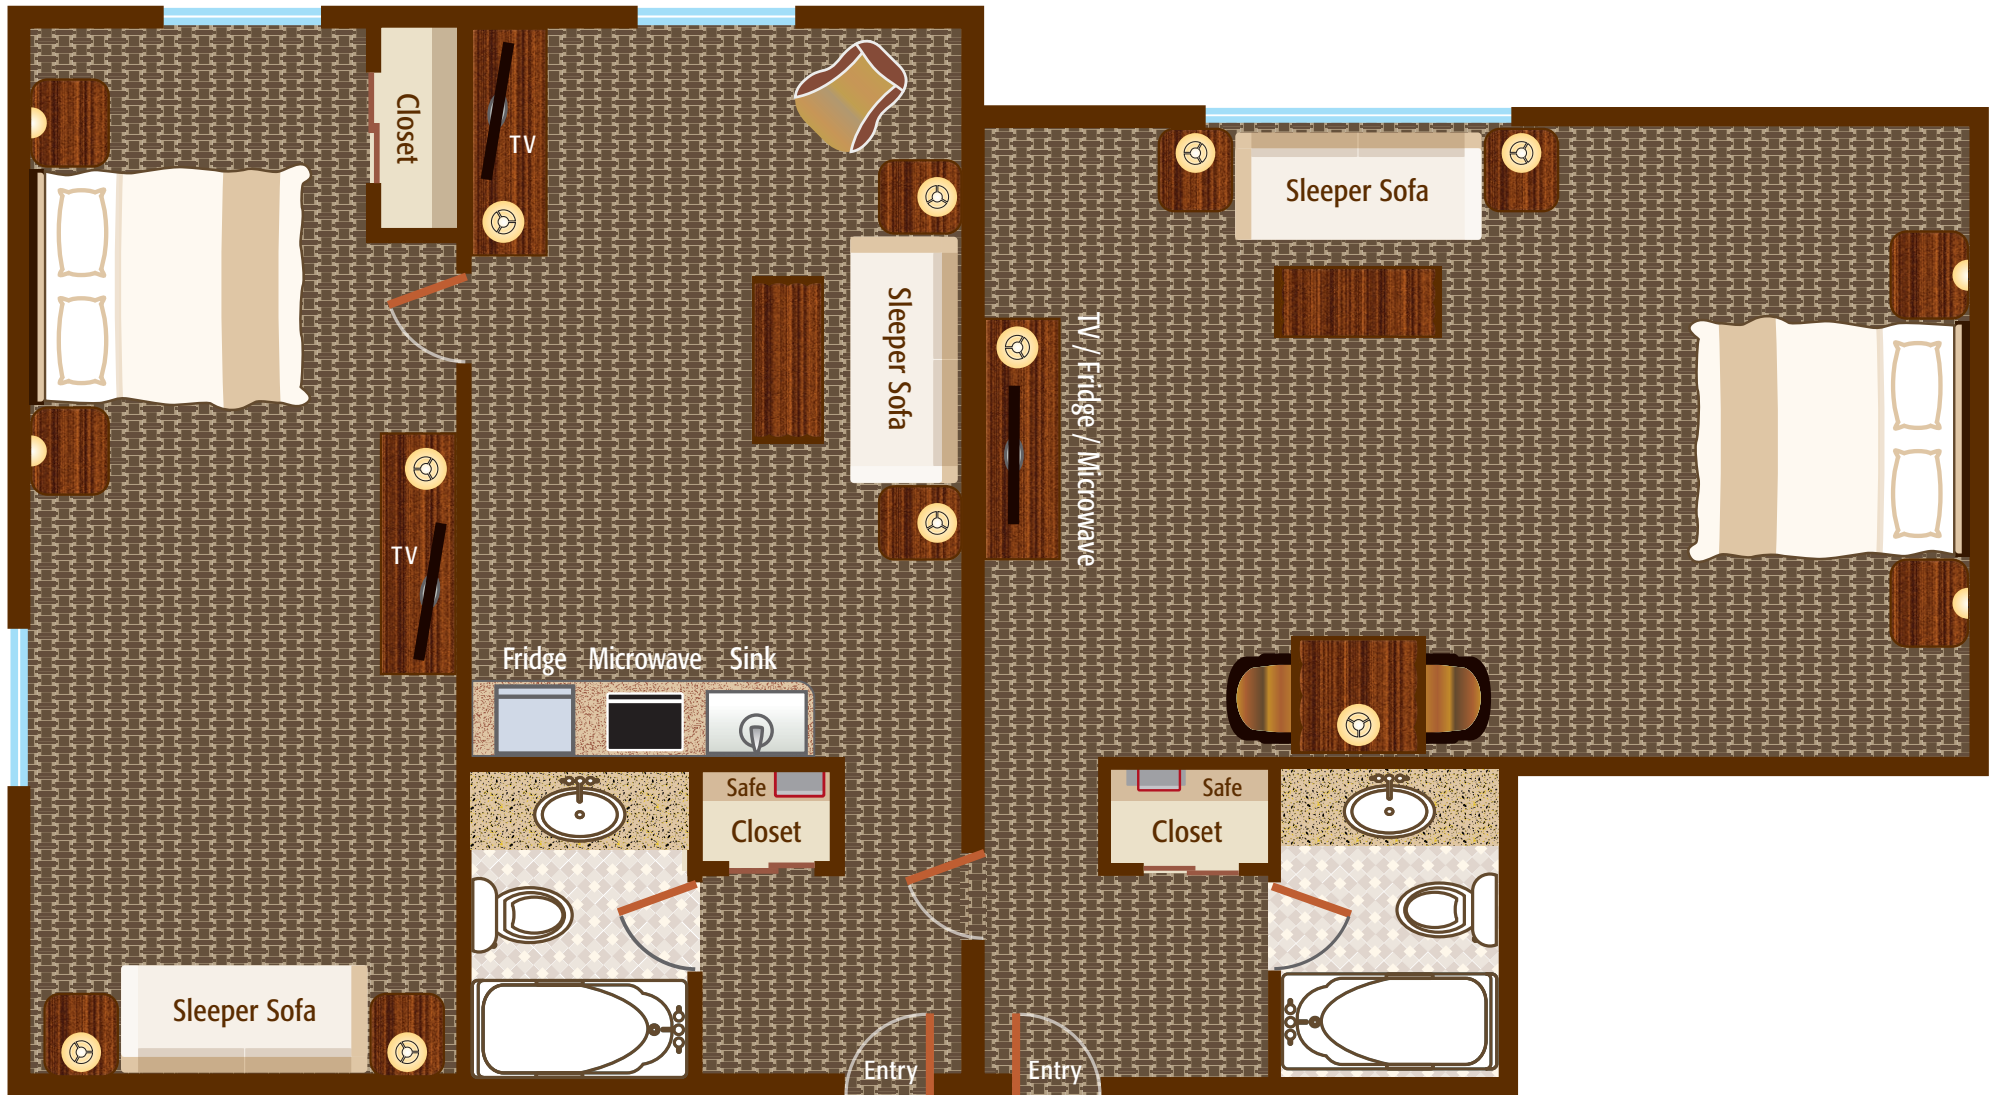

# Two Bedroom, Two Bathroom Suite

(2 Kings, 3 Sleeper Sofas)  
1,050 Square Foot Suite

Please note: This floor plan is a fair representation of the room type. Actual rooms may vary slightly.