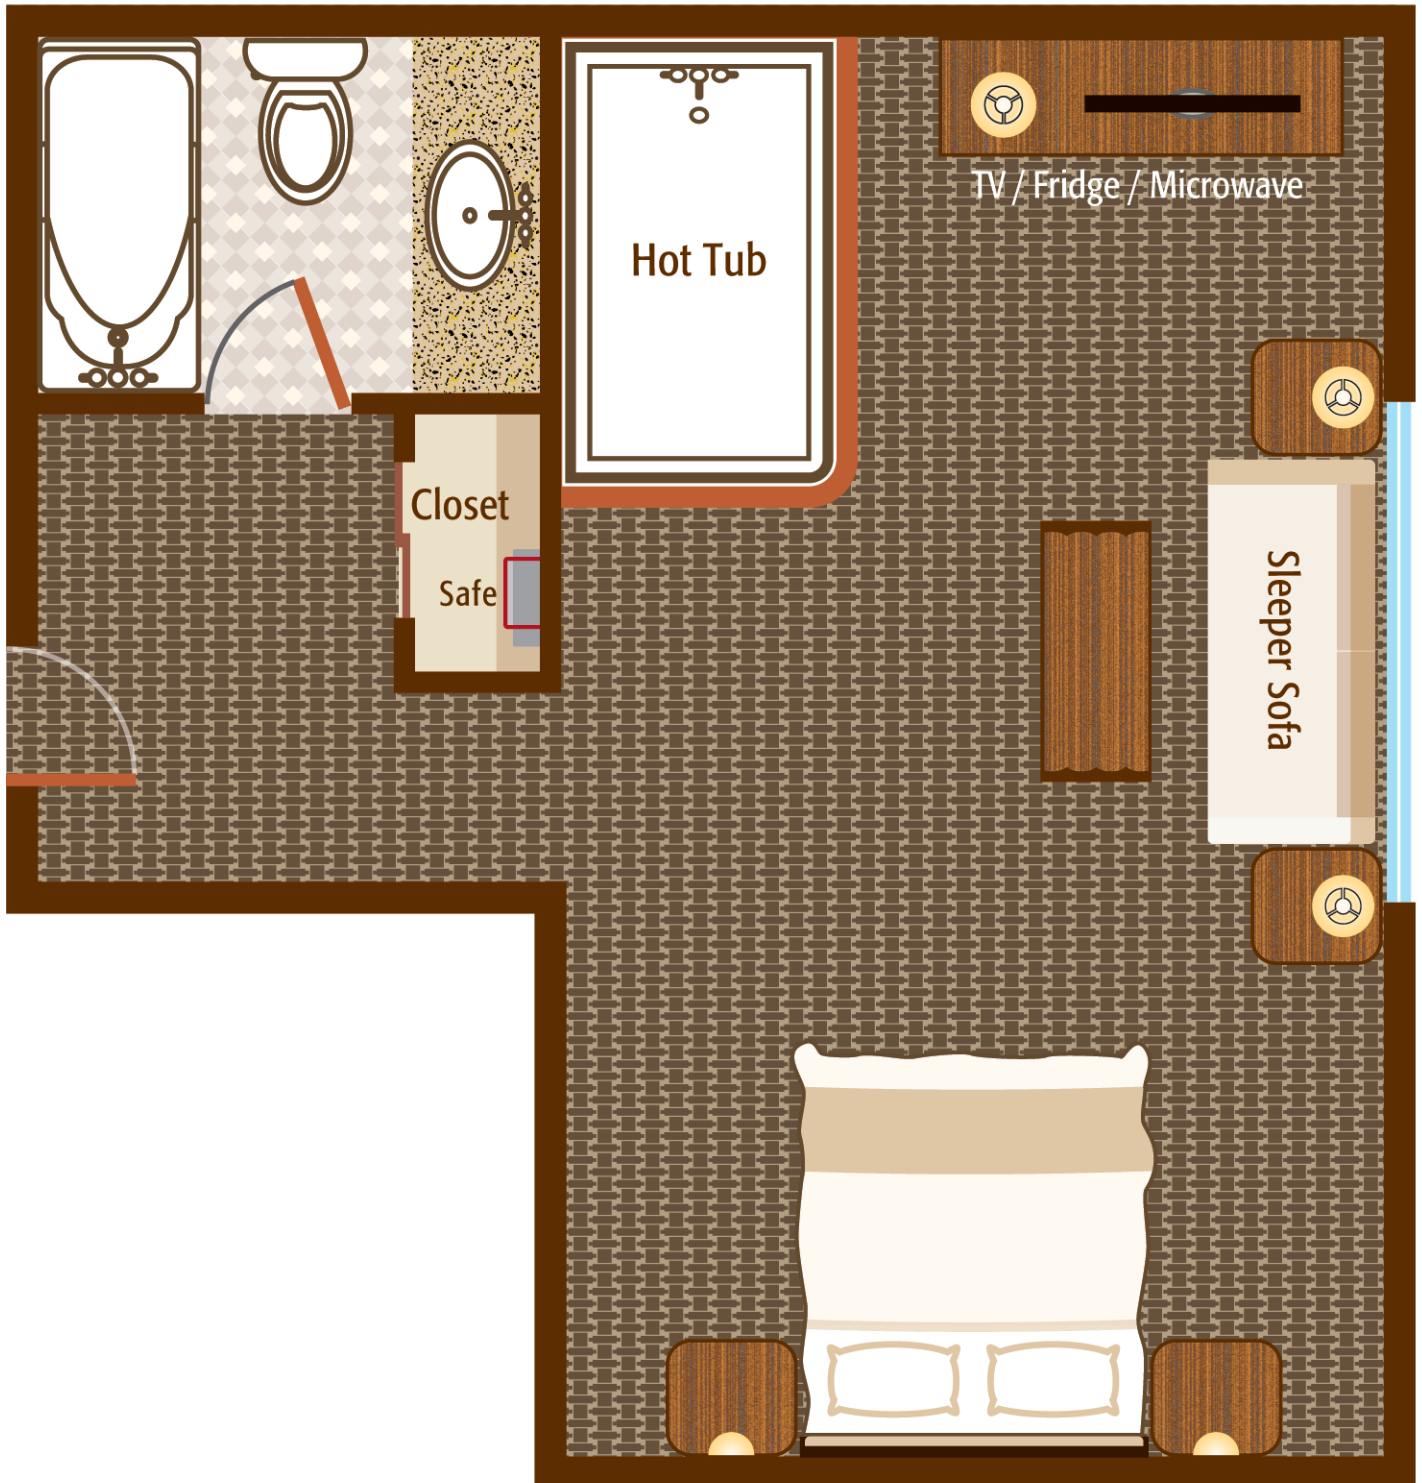

Junior Suite with 2-Person Hot Tub

(King with Sleeper Sofa)

± 450 square feet

Please note: This floor plan is a fair representation of the room type. Actual rooms may vary slightly.