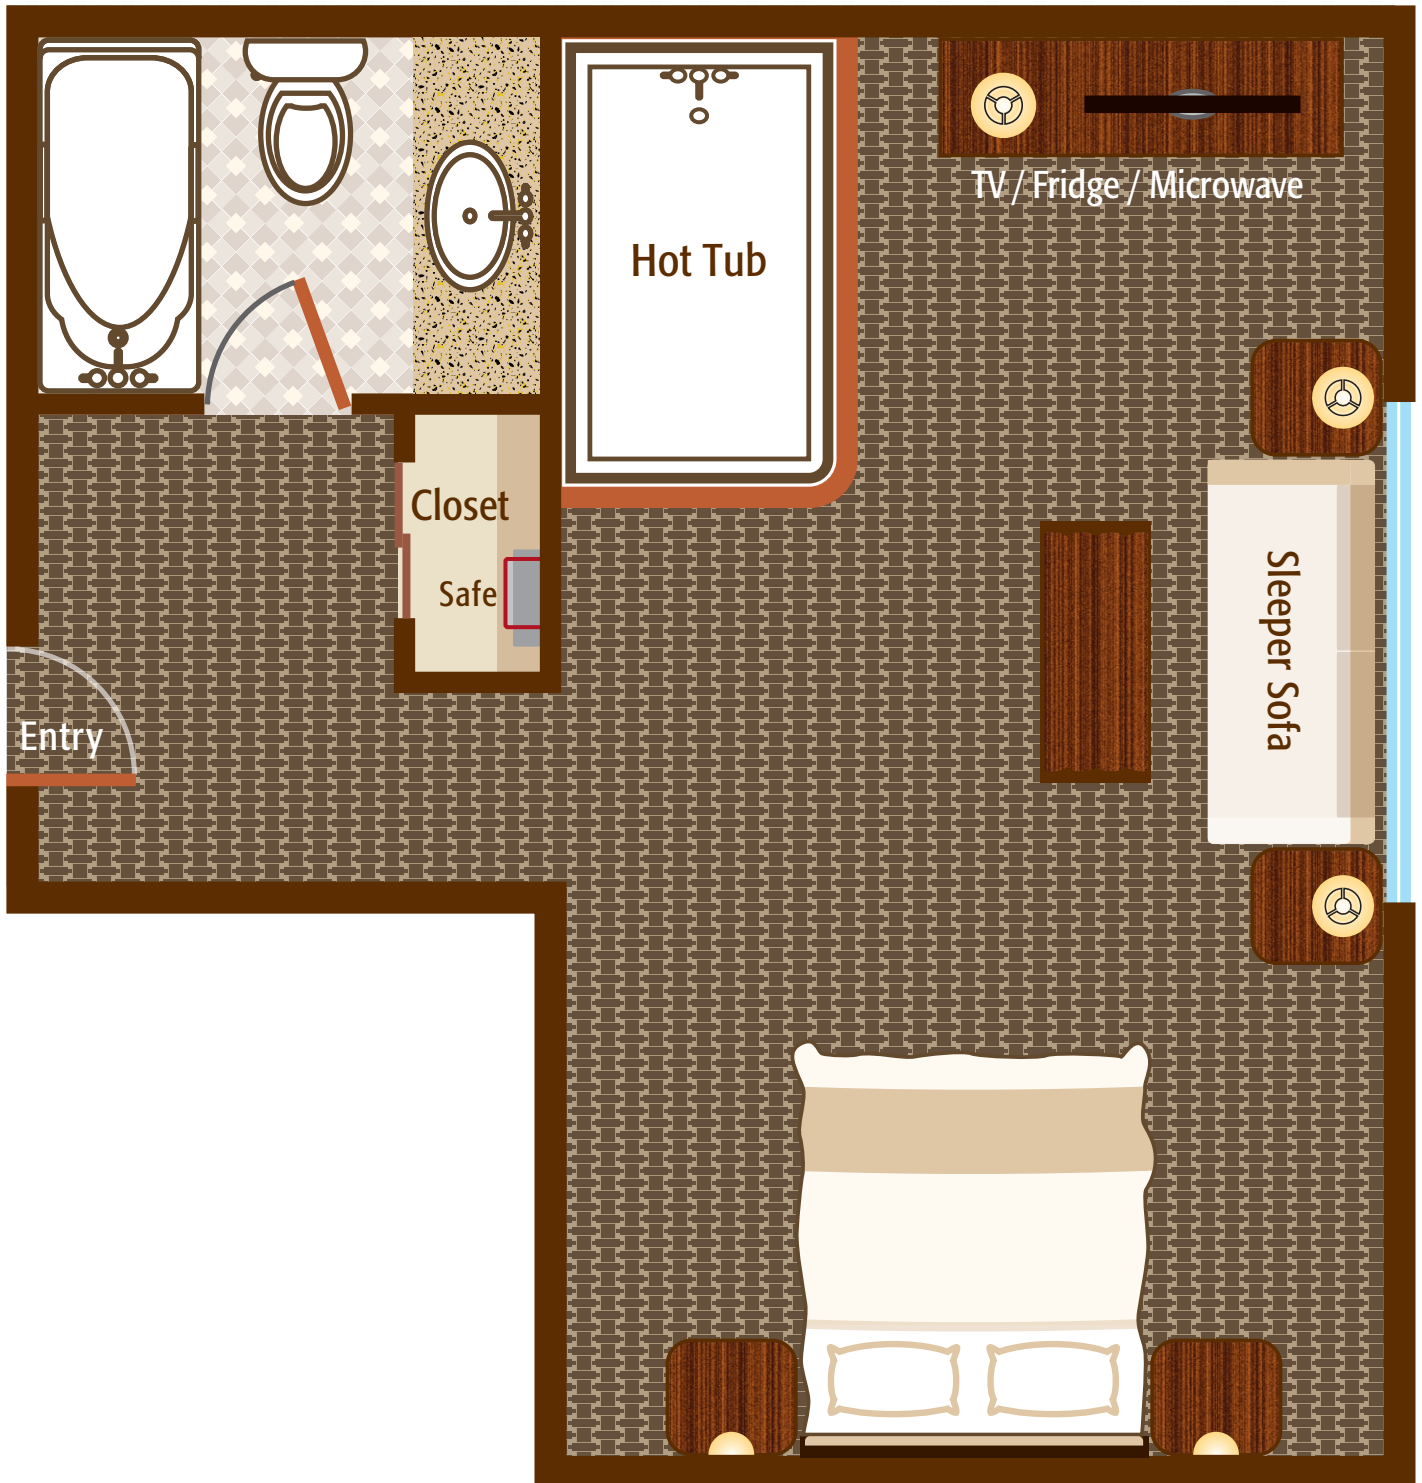

Junior Suite with 2-Person Hot Tub

(King with Sleeper Sofa)

± 450 square feet

Please note: This floor plan is a fair representation of the room type. Actual rooms may vary slightly.