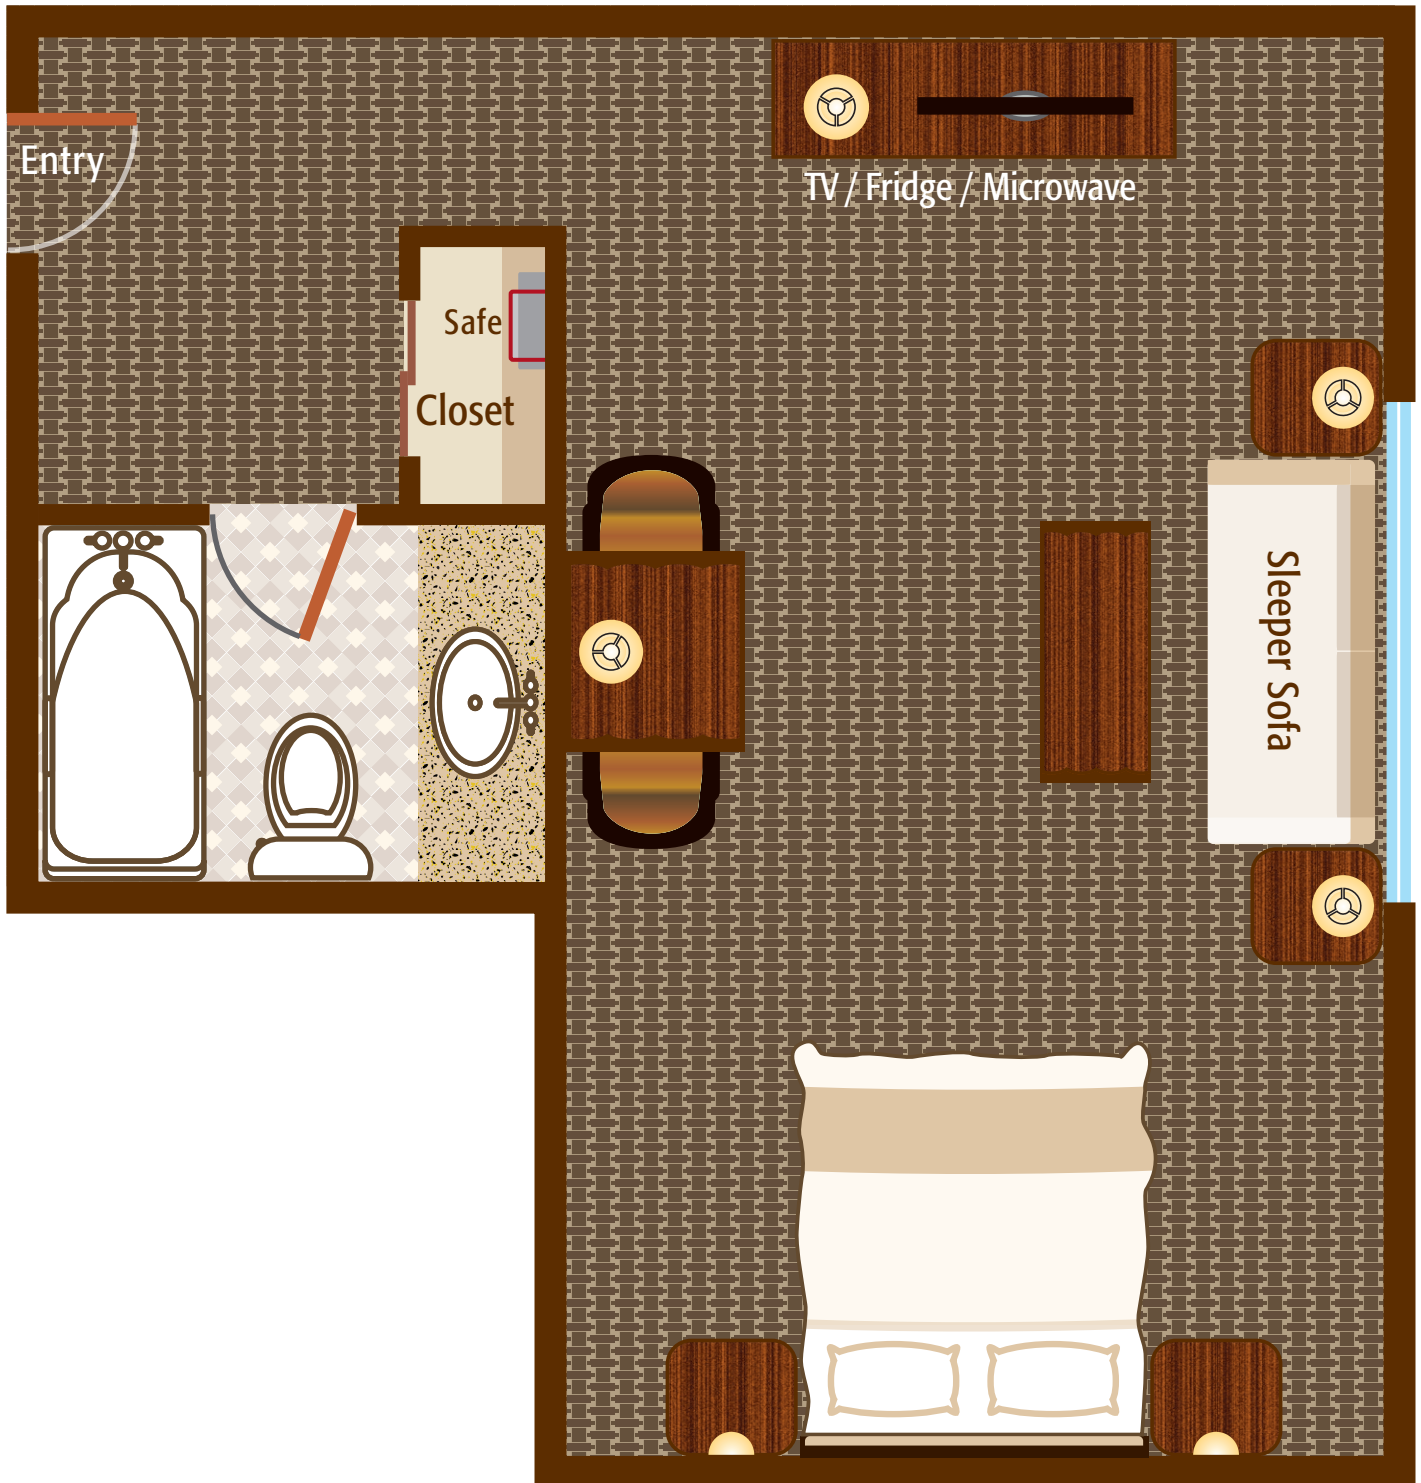

# Junior Suite

(King with Sleeper Sofa)

± 450 square feet

Please note: This floor plan is a fair representation of the room type. Actual rooms may vary slightly.