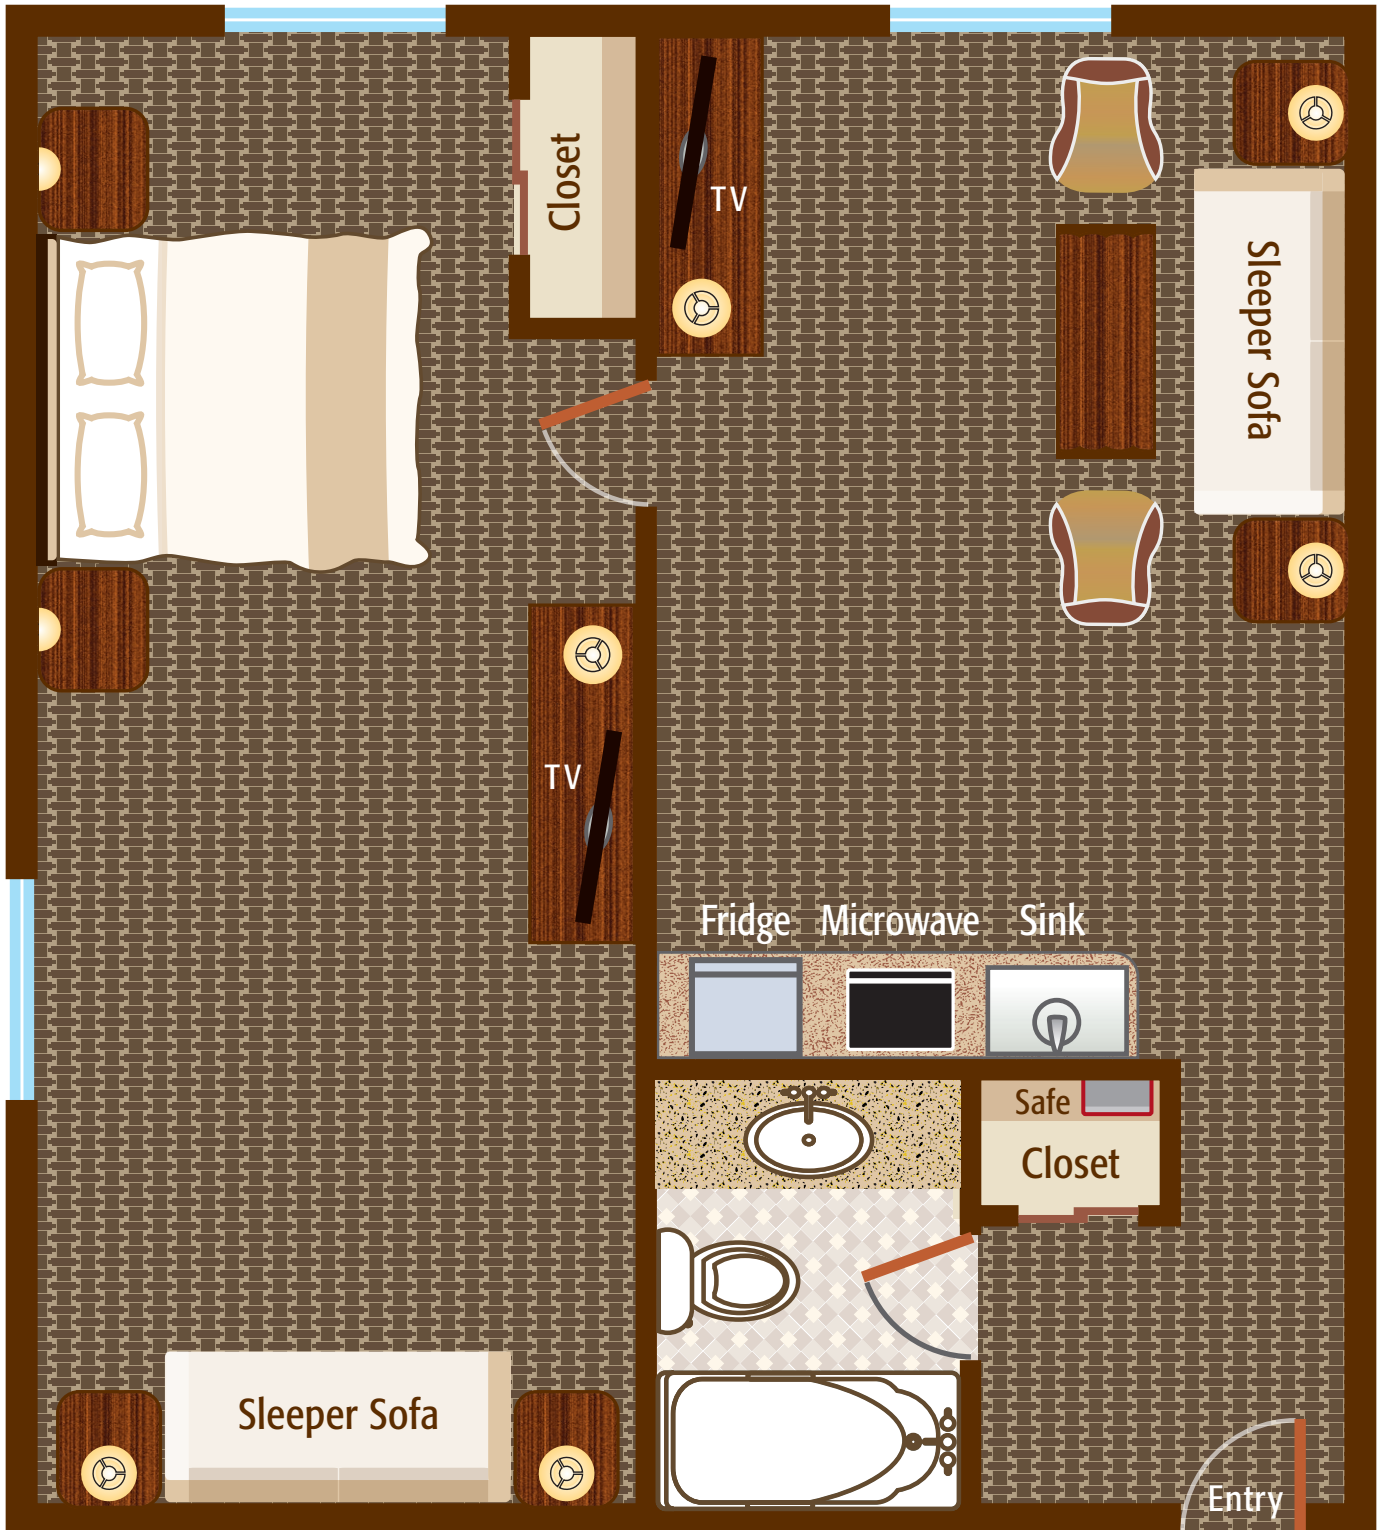

# Junior Family Suite

(King with 2 Sleeper Sofas)

Two Room, 600 Square Foot Suite

Please note: This floor plan is a fair representation of the room type. Actual rooms may vary slightly.