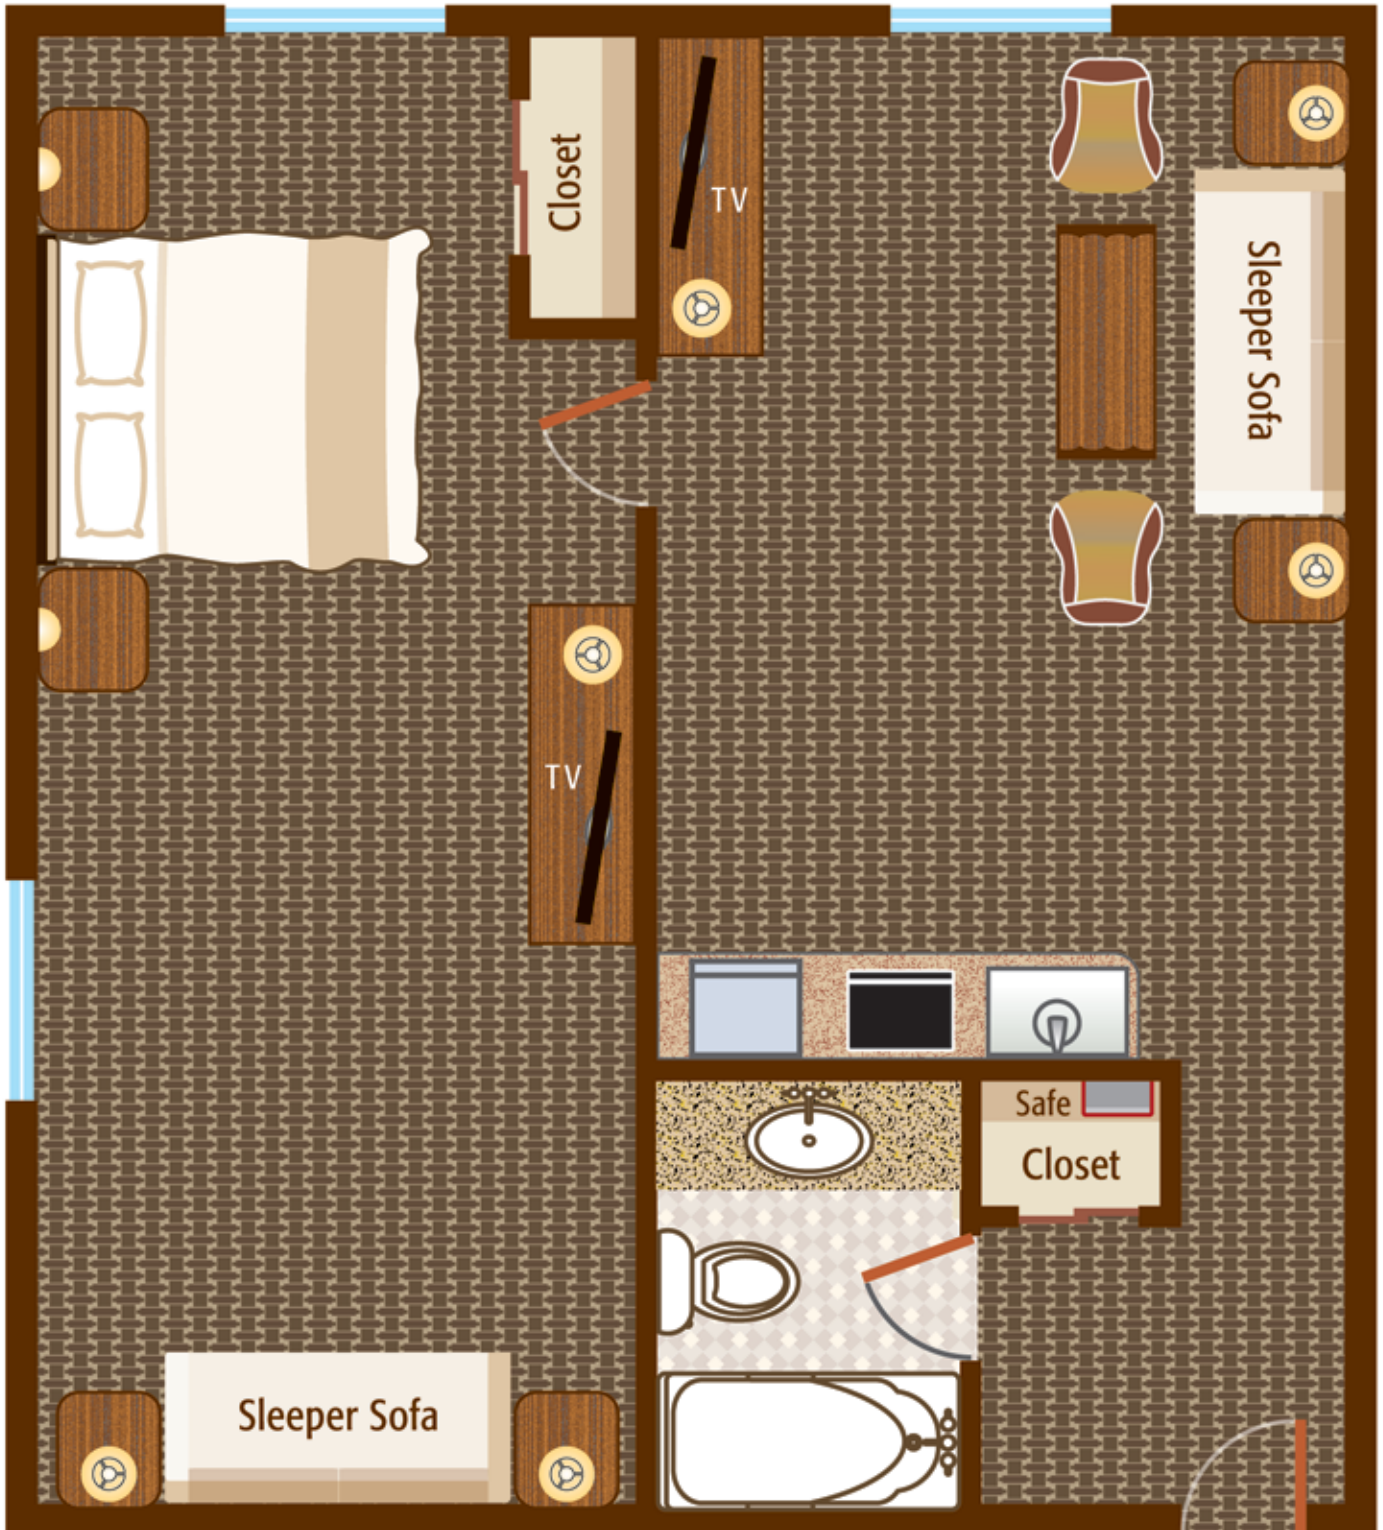

Junior Family Suite

(King with 2 Sleeper Sofas)

Two Room, 600 Square Foot Suite

Please note: This floor plan is a fair representation of the room type. Actual rooms may vary slightly.